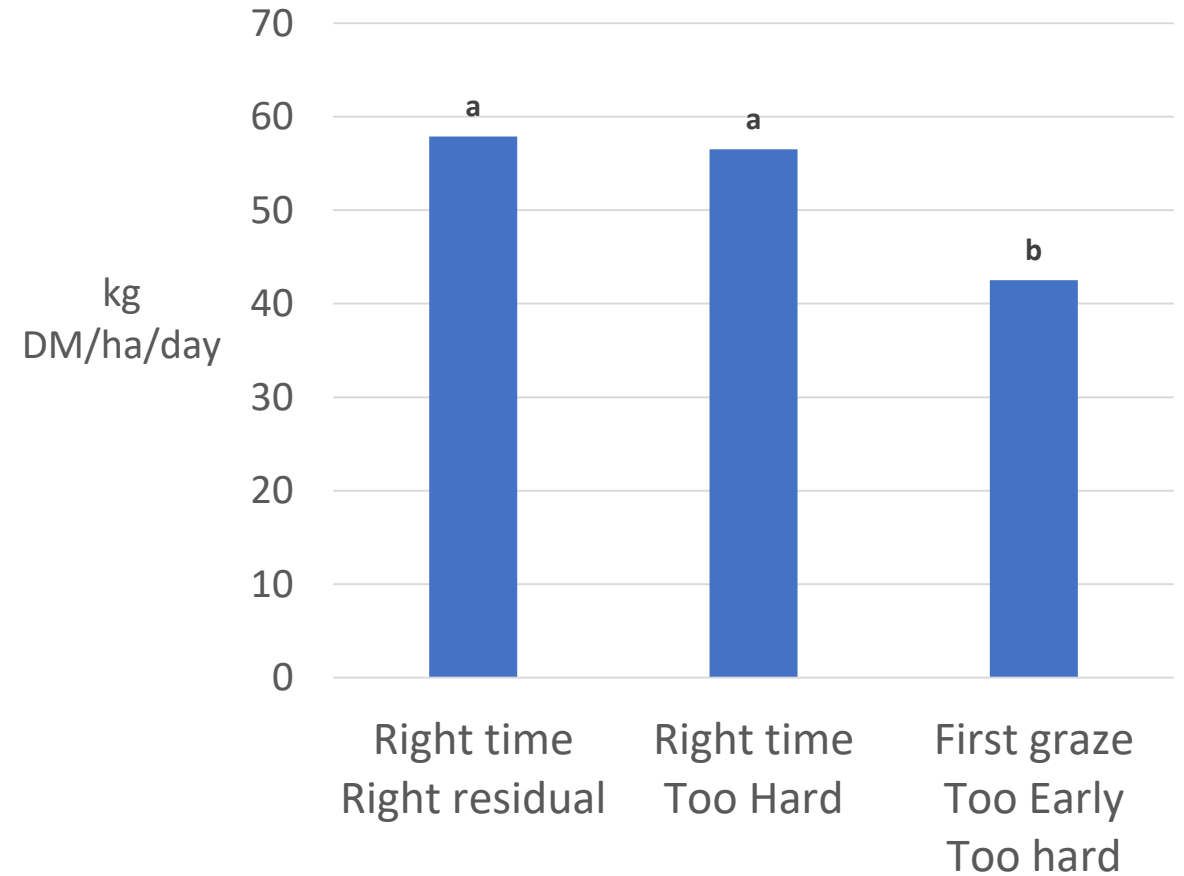

## Cumulative Yield, Harvest 1-2

## Daily Growth Rate, Harvest 1-2

Yield means are not significantly different when there is a same letter between columns and within a graph.